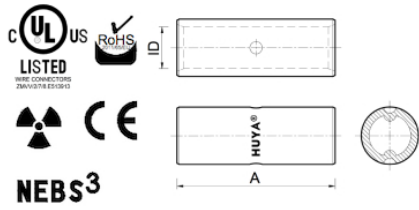

COMPRESSION CONNECTORS

Installation Information

Manufacturer	Tools	Color	Code
T&B	TBM5 TBM8	Gray	29
Panduit	CT-720 CT-920	Gray	P29
Burndy	Y1MR Y2MR	Gray	8
Celestra	A45	Gray	29

Cat. Nos	Wire Size	Dimension (in.)		Std. Pkg.
	Cable Size AL/CU	A	ID	
AS0629	6 AWG	1.61	0.20	—
AS0629-52	6 AWG	1.60	0.20	—
AS0629-62	6 AWG	1.68	0.20	—