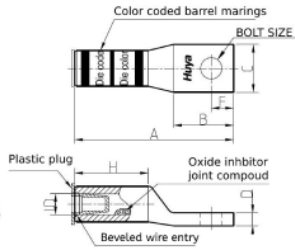

COMPRESSION CONNECTORS

Installation Information

Manufacturer	Tools	Color	Code
T&B	12 TON 15TON	Yellow	115
Panduit	-	Yellow	-
Burndy	-	Yellow	-
Celestra	A45	Yellow	115

Cat. Nos	Wire Size		Dimension (in.)							Std. Pkg.
	Bolt Size	Cable Size AL/CU	A	B	C	D	F	ID	H	
AL7512-52	1/2	750 Kcmil	6.25	1.82	2.18	0.56	0.88	1.03	3.38	—
AL7558	5/8	750 kcmil	5.96	2.00	2.13	0.4	0.75	1.10	2.90	—
AL7558-52	5/8	750 kcmil	6.25	1.82	2.18	0.56	0.88	1.03	3.38	—