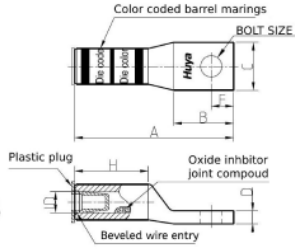

COMPRESSION CONNECTORS

Installation Information

Manufacturer	Tools	Color	Code
T&B	TBM5 TBM6	Yellow	62
Panduit	-	Yellow	-
Burndy	MY29 Y644M	Yellow	16
Celestra	A45	Yellow	62

Cat. Nos	Wire Size		Dimension (in.)							Std. Pkg.
	Bolt Size	Cable Size AL/CU	A	B	C	D	F	ID	H	
AL7112-62	1/2	700 Kcmil	4.86	1.34	2.06	0.4	0.63	1.06	2.46	—
AL7158	5/8	700 kcmil	5.81	2.00	2.04	0.38	0.75	1.06	2.75	—
AL7158-62	5/8	700 kcmil	5.40	1.88	2.06	0.4	0.88	1.06	2.46	—