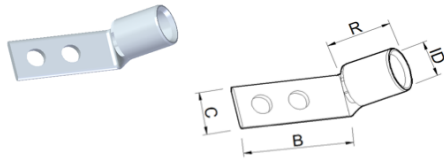

Two - Holes 45° Stand Barrel

| Installation Information | | | |
|--------------------------|---------------|-------|------|
| Manufacturer | Tools | Color | Code |
| T&B | TBM5 TBM8 | Gray | 29 |
| Panduit | CT-720 CT-920 | Gray | P29 |
| Burndy | Y1MR Y2MR | Gray | 8 |
| Celestra | A45 | Gray | 29 |

| Cat. Nos | Wire Size | | Bolt Size | Dimension (in.) | | | | | ID | Std. Pkg. |
|----------------|-----------|----------------------|-----------|-----------------|------|------|------|------|-----|-----------|
| | Code | Flex Class G,H,I,K,M | | B | C | G | R | | | |
| DB041458F-250N | #4 AWG | — | 1/4 | 1.26 | 0.42 | 0.63 | 1.13 | 0.28 | 100 | |