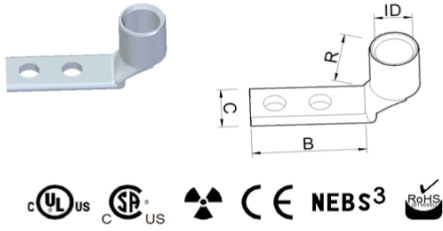

One - Hole

Installation Information			
Manufacturer	Tools	Color	Code
T&B	TBM5 TBM8	Gray	29
Panduit	CT-720 CT-920	Gray	P29
Burndy	Y1MR Y2MR	Gray	8
Celestra	A45	Gray	29

Cat. Nos	Wire Size		Bolt Size	Dimension (in.)					ID	Std. Pkg.
	Code	Flex Class G,H,I,K,M		B	C	G	R			
DB041458A-250N	#4 AWG	—	1/4	1.26	0.42	0.63	1.13	0.28	100	