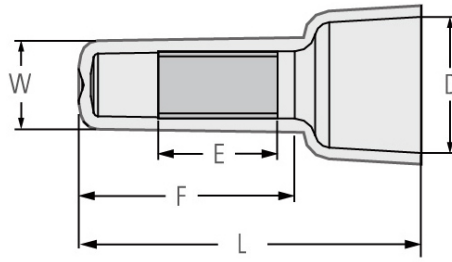

Metric connectors for copper conductor
CLOSED END CONNECTORS

Cat. Nos	Conduct Size sq.mm				Stud	Dimensions mm					Std. Pkg.
	Stranded	Flexible	2r	5f / 6f		A	B	C	R	ID	
CE22	—	-	-	-	—	0.00	0.00		—	0.00	100
CE16	—	-	-	-	—	0.00	0.00		—	0.00	100
CE12	—	-	-	-	—	0.00	0.00		—	0.00	100