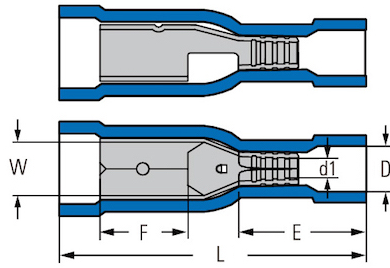

Metric connectors for copper conductor
VINYL-FULLY INSULATED BULLET-FEMALE DISCONNECTORS

Cat. Nos	Conduct Size sq.mm				Stud	Dimensions mm					Std. Pkg.
	Stranded	Flexible	2r	5f / 6f		A	B	C	R	ID	
FRV22156	—	-	-	-	—	0.00	0.00		—	0.00	100
FRV16156	—	-	-	-	—	0.00	0.00		—	0.00	100
FRV16195	—	-	-	-	—	0.00	0.00		—	0.00	100
FRV12195	—	-	-	-	—	0.00	0.00		—	0.00	100