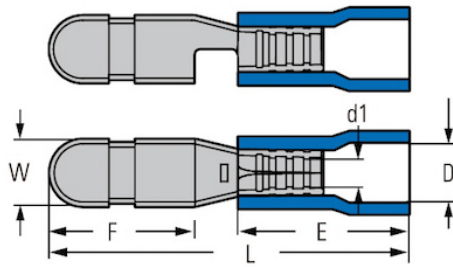

**Metric connectors for copper conductor**

**NYLON-INSULATED DOUBLE CRIMP BULLET-MALE DISCONNECTORS(EASY ENTRY)**

Cat. Nos	Conduct Size sq.mm				Stud	Dimensions mm					Std. Pkg.
	Stranded	Flexible	2r	5f / 6f		A	B	C	R	ID	
MPND22156	—	-	-	-	—	0.00	0.00		—	0.00	100
MPND16156	—	-	-	-	—	0.00	0.00		—	0.00	100
MPND16195	—	-	-	-	—	0.00	0.00		—	0.00	100
MPND12195	—	-	-	-	—	0.00	0.00		—	0.00	100

**Metric connectors for copper conductor**  
**VINYL-INSULATED BULLET-MALE DISCONNECTORS**

Cat. Nos	Conduct Size sq.mm				Stud	Dimensions mm					Std. Pkg.
	Stranded	Flexible	2r	5f / 6f		A	B	C	R	ID	
MPV22156	—	-	-	-	—	0.00	0.00		—	0.00	100
MPV16156	—	-	-	-	—	0.00	0.00		—	0.00	100
MPV16195	—	-	-	-	—	0.00	0.00		—	0.00	100
MPV12195	—	-	-	-	—	0.00	0.00		—	0.00	100

**Metric connectors for copper conductor**

**NYLON-FULLY INSULATED DOUBLE CRIMP BULLET-MALE DISCONNECTORS(EASY ENTRY)**

Cat. Nos	Conduct Size sq.mm				Stud	Dimensions mm					Std. Pkg.
	Stranded	Flexible	2r	5f / 6f		A	B	C	R	ID	
MPNYD22156	—	-	-	-	—	0.00	0.00		—	0.00	100
MPNYD16156	—	-	-	-	—	0.00	0.00		—	0.00	100