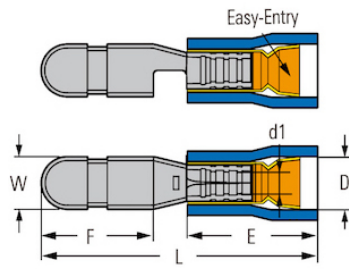

# Metric connectors for copper conductor

**Metric connectors for copper conductor**

**NYLON-FULLY INSULATED FLAG-FEMALE DISCONNECTORS(EASY ENTRY)**

Cat. Nos	Conduct Size sq.mm				Stud	Dimensions mm					Std. Pkg.
	Stranded	Flexible	2r	5f / 6f		A	B	C	R	ID	
FLDNY1-250	—	-	-	-	—	0.00	0.00		—	0.00	100
FLDN16250	—	-	-	-	—	0.00	0.00		—	0.00	100
FLDN12250	—	-	-	-	—	0.00	0.00		—	0.00	100

**Metric connectors for copper conductor**

**VINYL-INSULATED DOUBLE CRIMP BULLET-MALE DISCONNECTORS(EASY ENTRY)**

Cat. Nos	Conduct Size sq.mm				Stud	Dimensions mm					Std. Pkg.
	Stranded	Flexible	2r	5f / 6f		A	B	C	R	ID	
MPD22156	—	-	-	-	—	0.00	0.00		—	0.00	100
MPD16156	—	-	-	-	—	0.00	0.00		—	0.00	100
MPD16195	—	-	-	-	—	0.00	0.00		—	0.00	100
MPD12195	—	-	-	-	—	0.00	0.00		—	0.00	100