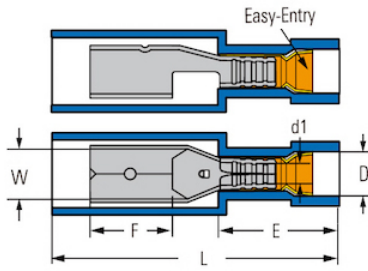

**Metric connectors for copper conductor**

**NYLON-FULLY INSULATED DOUBLE CRIMP BULLET-FEMALE DISCONNECTORS(EASY ENTRY)**

Cat. Nos	Conduct Size sq.mm					Dimensions mm					
	Stranded	Flexible	2r	5f / 6f	Stud	A	B	C	R	ID	Std. Pkg.
FRNBD22156	—	-	-	-	—	0.00	0.00		—	0.00	100
FRNBD16156	—	-	-	-	—	0.00	0.00		—	0.00	100

**Metric connectors for copper conductor**  
**NYLON-INSULATED DOUBLE CRIMP BULLET-FEMALE DISCONNECTORS(EASY ENTRY)**

Cat. Nos	Conduct Size sq.mm				Stud	Dimensions mm					Std. Pkg.
	Stranded	Flexible	2r	5f / 6f		A	B	C	R	ID	
FRNYD22156	—	-	-	-	—	0.00	0.00		—	0.00	100
FRNYD16156	—	-	-	-	—	0.00	0.00		—	0.00	100
FRNYD16195	—	-	-	-	—	0.00	0.00		—	0.00	100
FRNYD12195	—	-	-	-	—	0.00	0.00		—	0.00	100