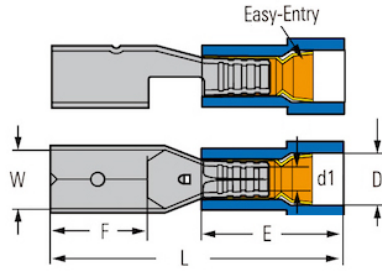

**Metric connectors for copper conductor**

**NYLON-FULLY INSULATED DOUBLE CRIMP BULLET-FEMALE DISCONNECTORS(EASY ENTRY)**

Cat. Nos	Conduct Size sq.mm					Dimensions mm					
	Stranded	Flexible	2r	5f / 6f	Stud	A	B	C	R	ID	Std. Pkg.
FRNBD22156	—	-	-	-	—	0.00	0.00		—	0.00	100
FRNBD16156	—	-	-	-	—	0.00	0.00		—	0.00	100

**Metric connectors for copper conductor**  
**NYLON-INSULATED DOUBLE CRIMP BULLET-FEMALE DISCONNECTORS(EASY ENTRY)**

Cat. Nos	Conduct Size sq.mm				Stud	Dimensions mm					Std. Pkg.
	Stranded	Flexible	2r	5f / 6f		A	B	C	R	ID	
FRNYD22156	—	-	-	-	—	0.00	0.00		—	0.00	100
FRNYD16156	—	-	-	-	—	0.00	0.00		—	0.00	100
FRNYD16195	—	-	-	-	—	0.00	0.00		—	0.00	100
FRNYD12195	—	-	-	-	—	0.00	0.00		—	0.00	100