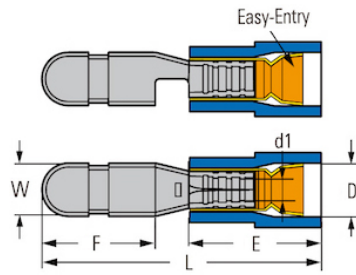

# Metric connectors for copper conductor

## Quick Disconnectors

Cat. Nos	Conduct Size sq.mm					Dimensions mm					Std. Pkg.	
	Stranded	Flexible	2r	5f / 6f	Stud	A	B	C	R	ID		
FMDD22250SD	—	-	-	-	—	0.00	6.70			—	0.00	100
FMDD16250SD	—	-	-	-	—	0.00	6.70			—	0.00	100
FMDD12250SD	—	-	-	-	—	0.00	6.70			—	0.00	100

**Metric connectors for copper conductor**  
**VINYL-INSULATED DOUBLE CRIMP BULLET-MALE DISCONNECTORS**

Cat. Nos	Conduct Size sq.mm				Stud	Dimensions mm					Std. Pkg.
	Stranded	Flexible	2r	5f / 6f		A	B	C	R	ID	
MPD22156SD	—	-	-	-	—	0.00	0.00		—	0.00	100
MPD16156SD	—	-	-	-	—	0.00	0.00		—	0.00	100
MPD16195SD	—	-	-	-	—	0.00	0.00		—	0.00	100
MPD12195SD	—	-	-	-	—	0.00	0.00		—	0.00	100

**Metric connectors for copper conductor**

**NYLON-INSULATED DOUBLE CRIMP BULLET-MALE DISCONNECTORS(EASY ENTRY)**

Cat. Nos	Conduct Size sq.mm				Stud	Dimensions mm					Std. Pkg.
	Stranded	Flexible	2r	5f / 6f		A	B	C	R	ID	
MPND22156	—	-	-	-	—	0.00	0.00		—	0.00	100
MPND16156	—	-	-	-	—	0.00	0.00		—	0.00	100
MPND16195	—	-	-	-	—	0.00	0.00		—	0.00	100
MPND12195	—	-	-	-	—	0.00	0.00		—	0.00	100