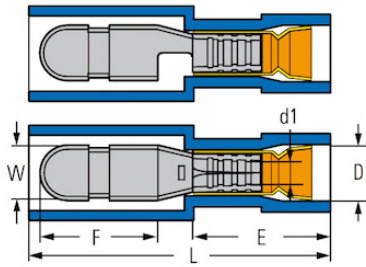

**Metric connectors for copper conductor**  
**VINYL-INSULATED DOUBLE CRIMP BULLET-MALE DISCONNECTORS**

Cat. Nos	Conduct Size sq.mm				Stud	Dimensions mm					Std. Pkg.
	Stranded	Flexible	2r	5f / 6f		A	B	C	R	ID	
MPD22156SD	—	-	-	-	—	0.00	0.00		—	0.00	100
MPD16156SD	—	-	-	-	—	0.00	0.00		—	0.00	100
MPD16195SD	—	-	-	-	—	0.00	0.00		—	0.00	100
MPD12195SD	—	-	-	-	—	0.00	0.00		—	0.00	100

**Metric connectors for copper conductor**

**NYLON-INSULATED DOUBLE CRIMP BULLET-MALE DISCONNECTORS(EASY ENTRY)**

Cat. Nos	Conduct Size sq.mm				Stud	Dimensions mm					Std. Pkg.
	Stranded	Flexible	2r	5f / 6f		A	B	C	R	ID	
MPND22156	—	-	-	-	—	0.00	0.00		—	0.00	100
MPND16156	—	-	-	-	—	0.00	0.00		—	0.00	100
MPND16195	—	-	-	-	—	0.00	0.00		—	0.00	100
MPND12195	—	-	-	-	—	0.00	0.00		—	0.00	100

**Metric connectors for copper conductor**  
**VINYL-INSULATED BULLET-MALE DISCONNECTORS**

Cat. Nos	Conduct Size sq.mm				Stud	Dimensions mm					Std. Pkg.
	Stranded	Flexible	2r	5f / 6f		A	B	C	R	ID	
MPV22156	—	-	-	-	—	0.00	0.00		—	0.00	100
MPV16156	—	-	-	-	—	0.00	0.00		—	0.00	100
MPV16195	—	-	-	-	—	0.00	0.00		—	0.00	100
MPV12195	—	-	-	-	—	0.00	0.00		—	0.00	100

**Metric connectors for copper conductor**

**NYLON-FULLY INSULATED DOUBLE CRIMP BULLET-MALE DISCONNECTORS(EASY ENTRY)**

Cat. Nos	Conduct Size sq.mm				Stud	Dimensions mm					Std. Pkg.
	Stranded	Flexible	2r	5f / 6f		A	B	C	R	ID	
MPNYD22156	—	-	-	-	—	0.00	0.00		—	0.00	100
MPNYD16156	—	-	-	-	—	0.00	0.00		—	0.00	100