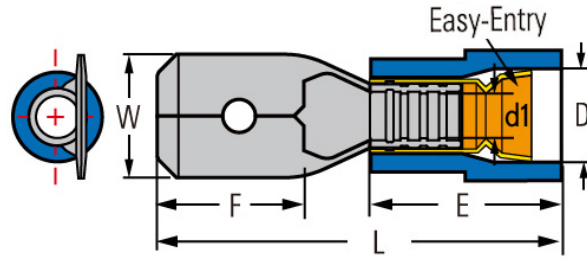

Metric connectors for copper conductor
NYLON-INSULATED DOUBLE CRIMP MALE DISCONNECTORS(EASY ENTRY)

Cat. Nos	Conduct Size sq.mm				Stud	Dimensions mm					Std. Pkg.
	Stranded	Flexible	2r	5f / 6f		A	B	C	R	ID	
MDND221105	—	-	-	-	—	0.00	0.00		—	0.00	100
MDND221108	—	-	-	-	—	0.00	0.00		—	0.00	100
MDND221875	—	-	-	-	—	0.00	0.00		—	0.00	100
MDND221878	—	-	-	-	—	0.00	0.00		—	0.00	100
MDND22250	—	-	-	-	—	0.00	0.00		—	0.00	100
MDND161105	—	-	-	-	—	0.00	0.00		—	0.00	100
MDND161108	—	-	-	-	—	0.00	0.00		—	0.00	100
MDND161875	—	-	-	-	—	0.00	0.00		—	0.00	100
MDND161878	—	-	-	-	—	0.00	0.00		—	0.00	100
MDND16250	—	-	-	-	—	0.00	0.00		—	0.00	100
MDND12250	—	-	-	-	—	0.00	0.00		—	0.00	100