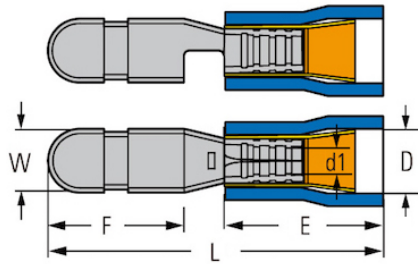

Metric connectors for copper conductor
VINYL-INSULATED DOUBLE CRIMP BULLET-MALE DISCONNECTORS

Cat. Nos	Conduct Size sq.mm				Stud	Dimensions mm					Std. Pkg.
	Stranded	Flexible	2r	5f / 6f		A	B	C	R	ID	
MPD22156SD	—	-	-	-	—	0.00	0.00		—	0.00	100
MPD16156SD	—	-	-	-	—	0.00	0.00		—	0.00	100
MPD16195SD	—	-	-	-	—	0.00	0.00		—	0.00	100
MPD12195SD	—	-	-	-	—	0.00	0.00		—	0.00	100