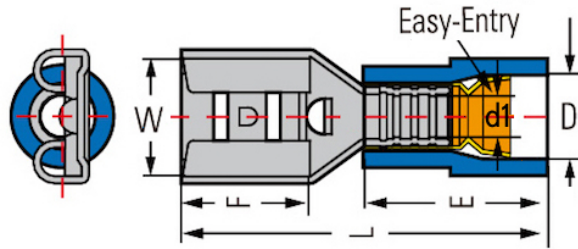

Metric connectors for copper conductor
NYLON-INSULATED DOUBLE CRIMP FEMALE DISCONNECTORS(EASY ENTRY)

Cat. Nos	Conduct Size sq.mm				Stud	Dimensions mm					Std. Pkg.
	Stranded	Flexible	2r	5f / 6f		A	B	C	R	ID	
FDND221105	—	-	-	-	—	0.00	0.00		—	0.00	100
FDND221108	—	-	-	-	—	0.00	0.00		—	0.00	100
FDND221875	—	-	-	-	—	0.00	0.00		—	0.00	100
FDND221878	—	-	-	-	—	0.00	0.00		—	0.00	100
FDND22250	—	-	-	-	—	0.00	0.00		—	0.00	100
FDND161105	—	-	-	-	—	0.00	0.00		—	0.00	100
FDND161108	—	-	-	-	—	0.00	0.00		—	0.00	100
FDND161875	—	-	-	-	—	0.00	0.00		—	0.00	100
FDND161878	—	-	-	-	—	0.00	0.00		—	0.00	100
FDND16250	—	-	-	-	—	0.00	0.00		—	0.00	100
FDND16312	—	-	-	-	—	0.00	0.00		—	0.00	100
FDND12250	—	-	-	-	—	0.00	0.00		—	0.00	100
FDND12250	—	-	-	-	—	0.00	0.00		—	0.00	100